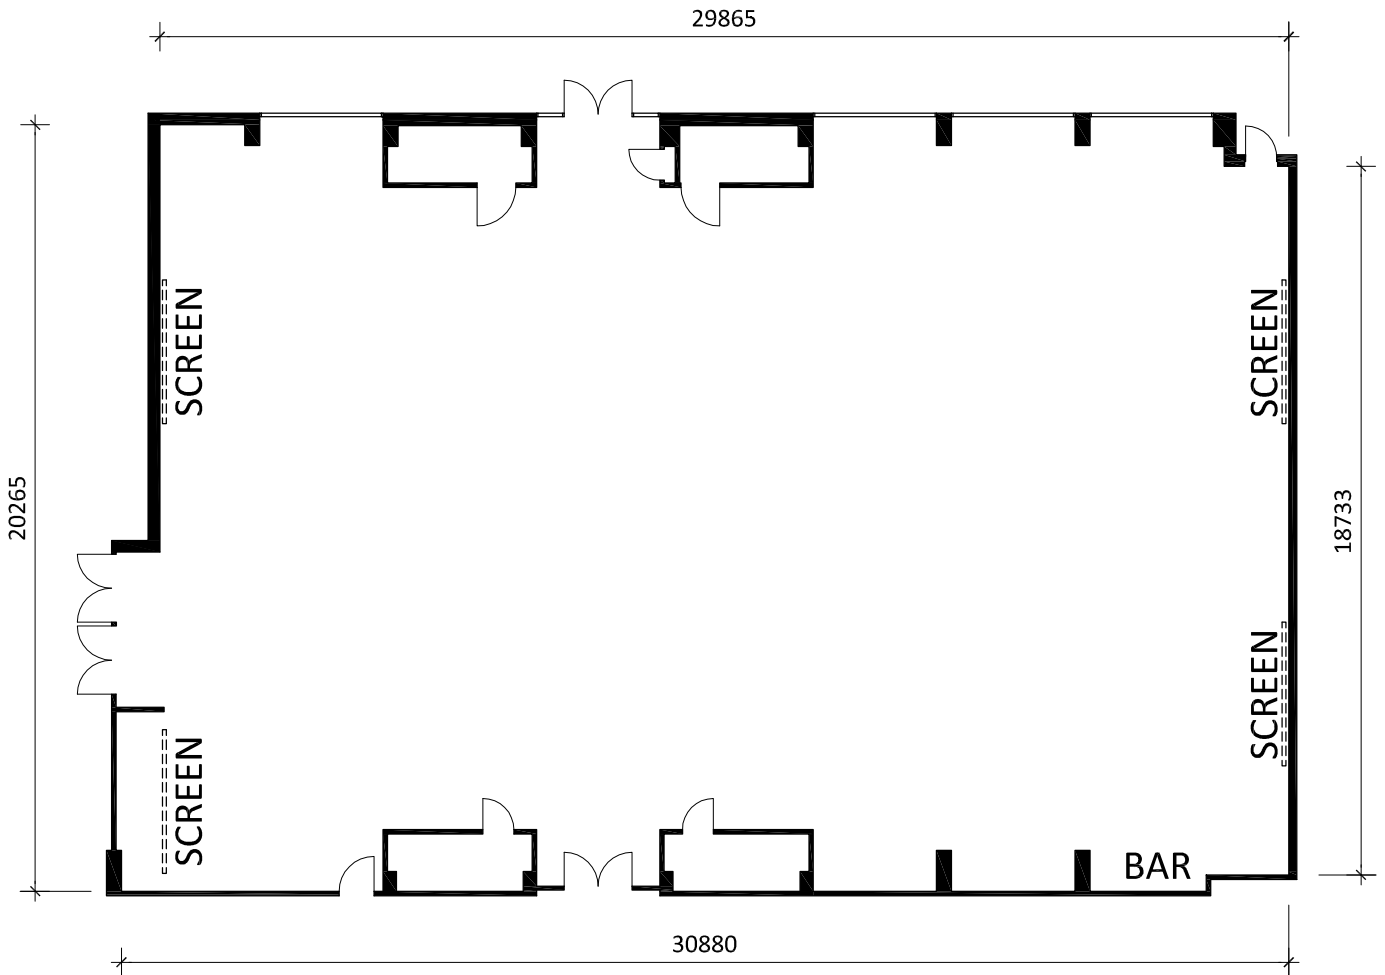

CANBERRA REX HOTEL

GREAT ROOM

LOCATION PLAN

Area:	587.2 m ²
Ceiling Height:	Approx. 5M