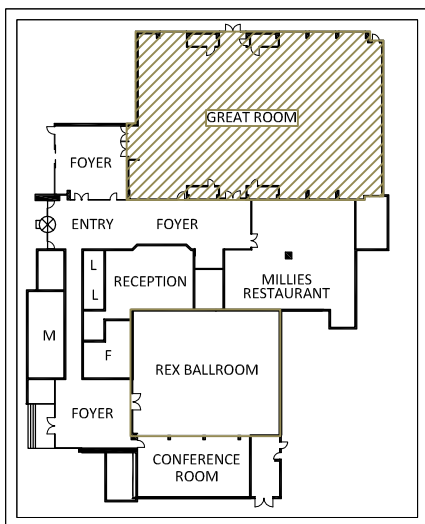

CANBERRA REX HOTEL

GREAT ROOM

LOCATION PLAN

Area:	587.2 m ²
Ceiling Height:	Approx. 5M