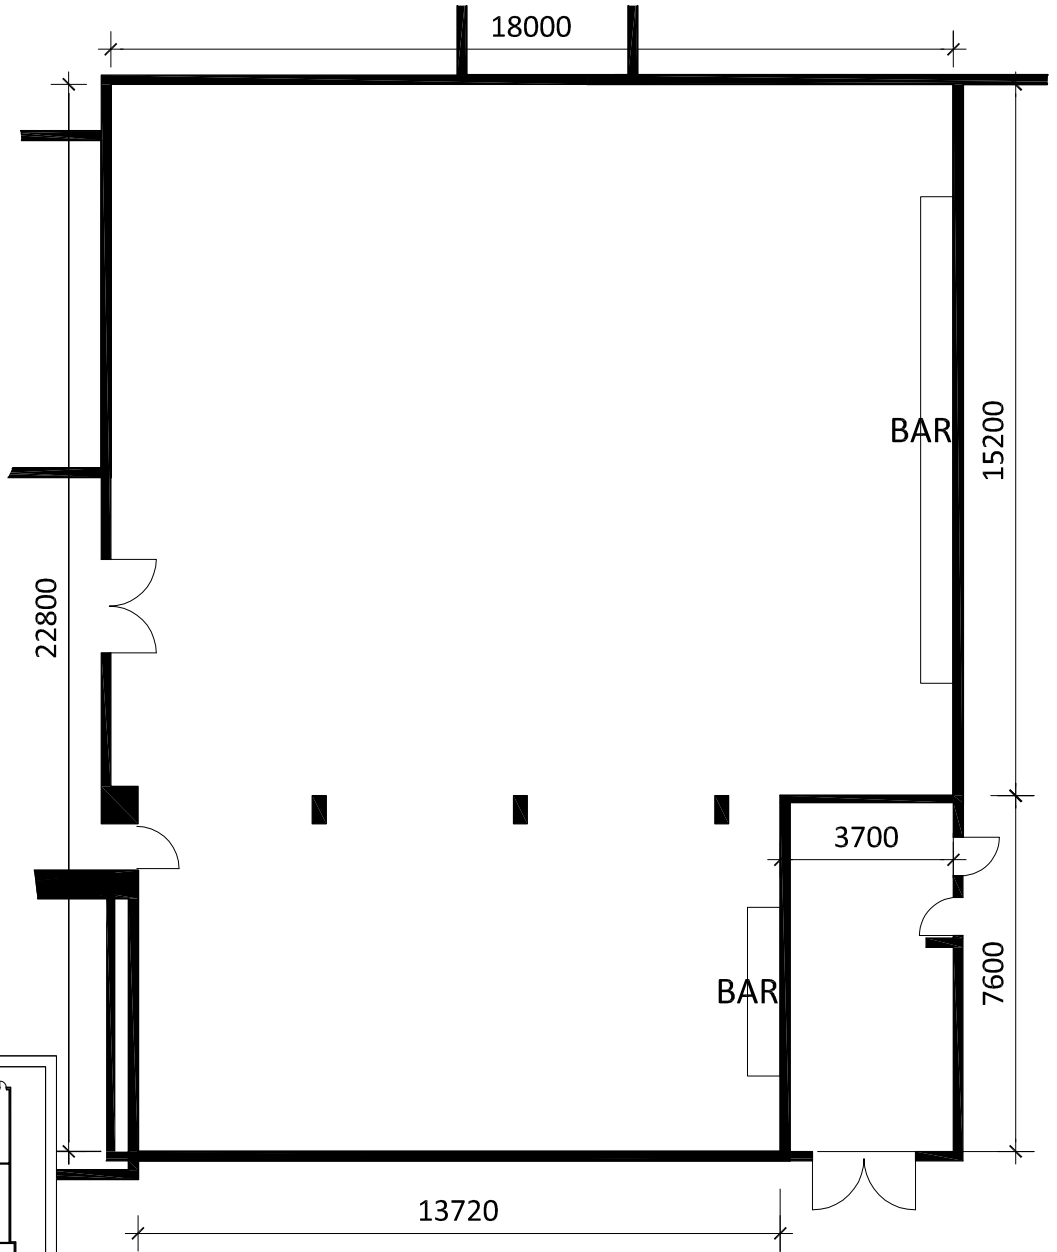

CANBERRA REX HOTEL
GRAND BALL ROOM

LOCATION PLAN

| | |
|-----------------|----------------------|
| Area: | 377.8 m ² |
| Ceiling Height: | Approx. 5M |