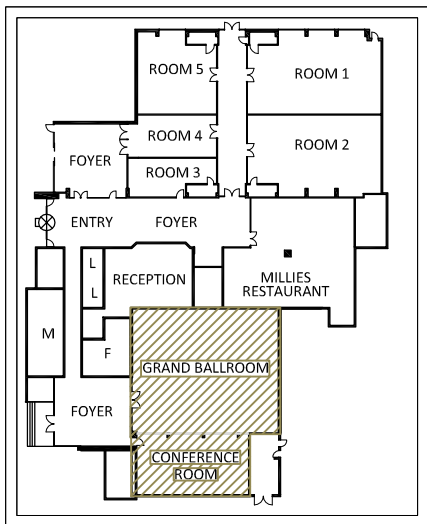

CANBERRA REX HOTEL
GRAND BALL ROOM

LOCATION PLAN

| | |
|-----------------|----------------------|
| Area: | 377.8 m ² |
| Ceiling Height: | Approx. 5M |