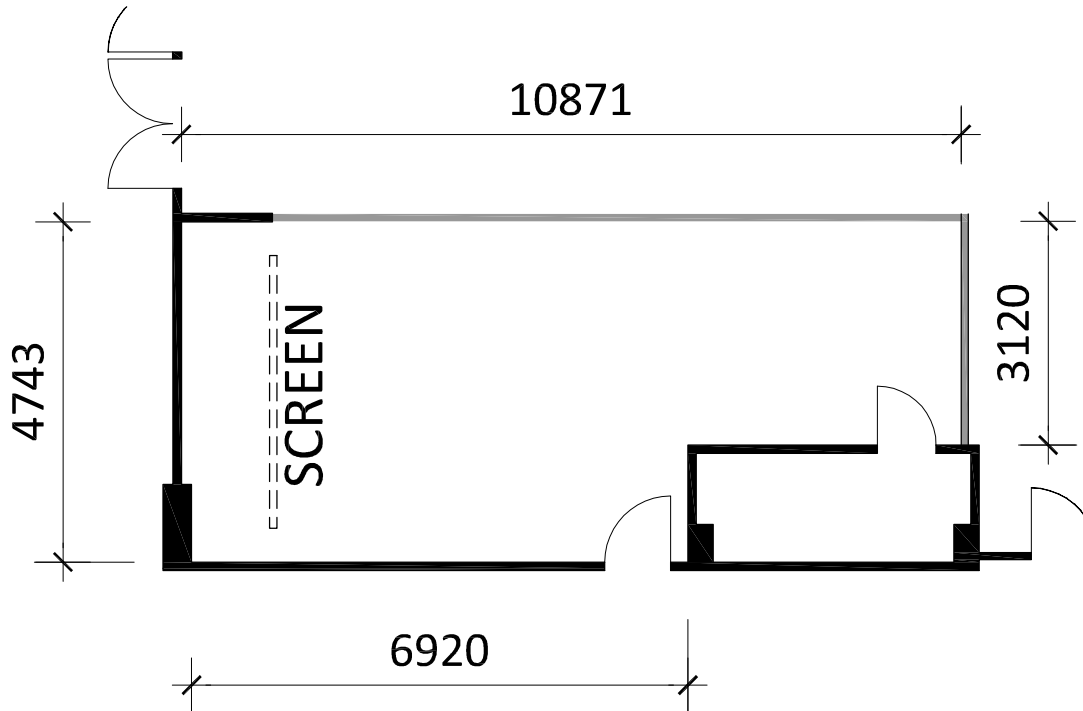

## ROOM 3

LOCATION PLAN

Area:	45.3 m <sup>2</sup>
Ceiling Height:	Approx. 5M