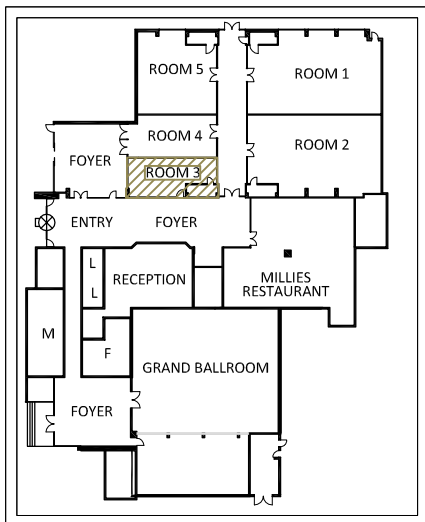

## ROOM 3

LOCATION PLAN

Area:	45.3 m <sup>2</sup>
Ceiling Height:	Approx. 5M