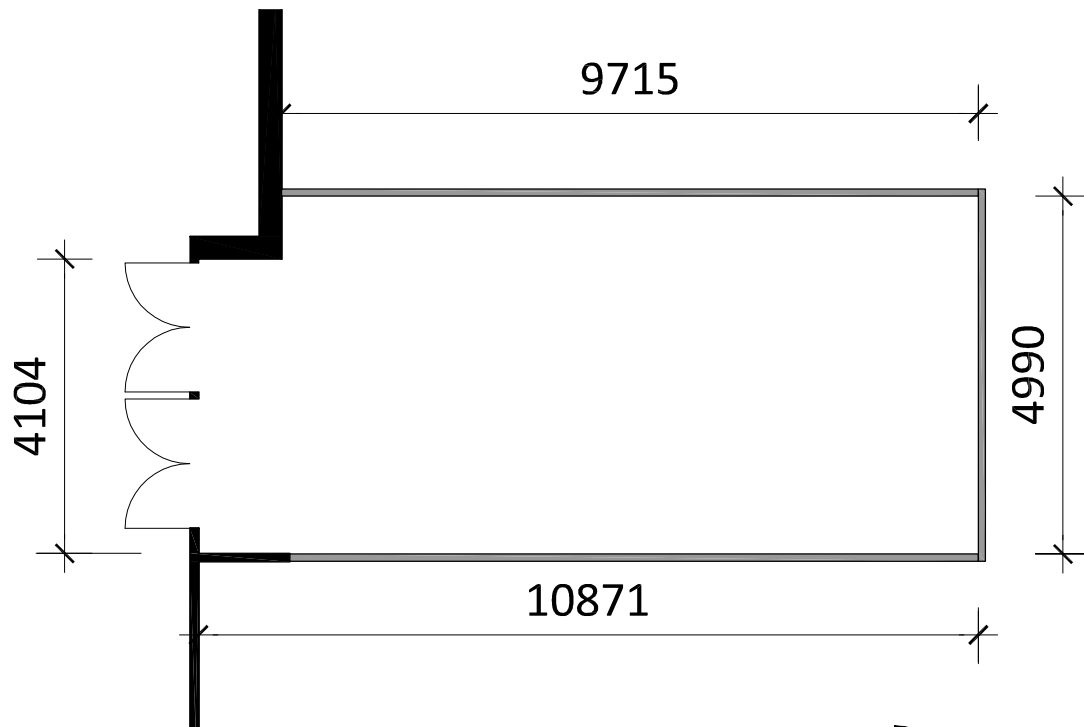

CANBERRA REX HOTEL

ROOM 4

LOCATION PLAN

Area:	53.2 m ²
Ceiling Height:	Approx. 5M