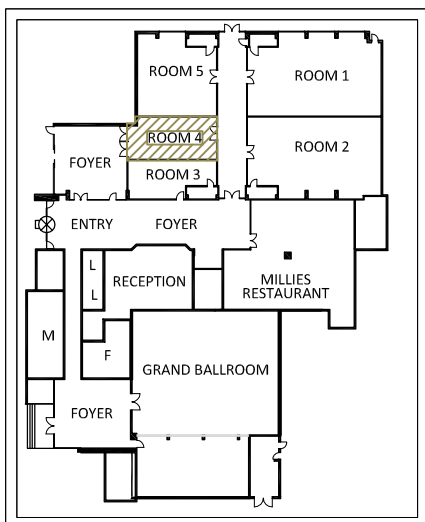

CANBERRA REX HOTEL

ROOM 4

LOCATION PLAN

Area:	53.2 m ²
Ceiling Height:	Approx. 5M