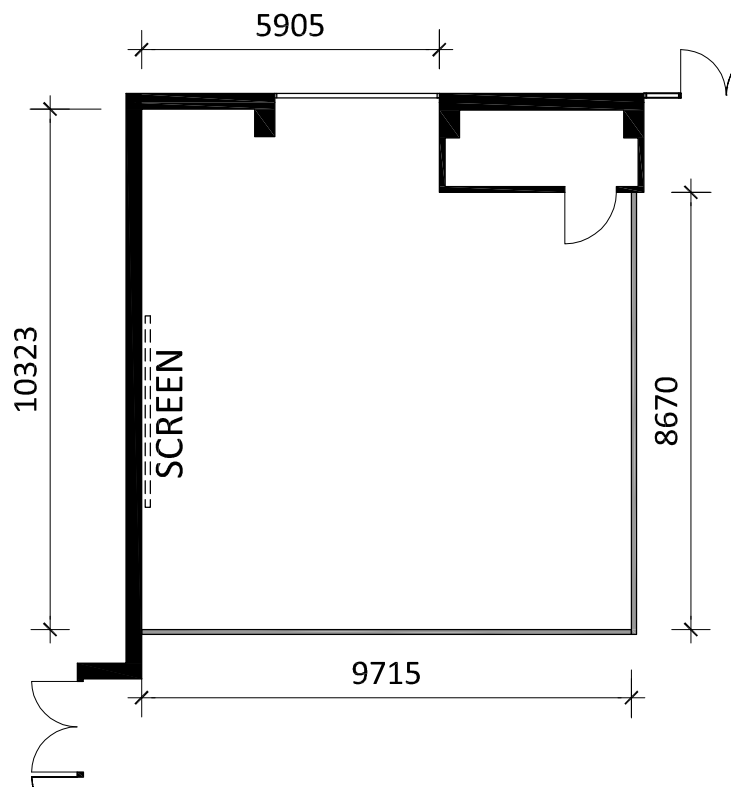

CANBERRA REX HOTEL

ROOM 5

LOCATION PLAN

Area:	94.5 m ²
Ceiling Height:	Approx. 5M