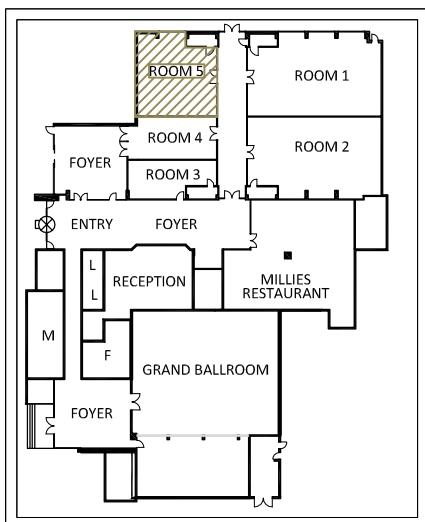

CANBERRA REX HOTEL

ROOM 5

LOCATION PLAN

Area:	94.5 m ²
Ceiling Height:	Approx. 5M