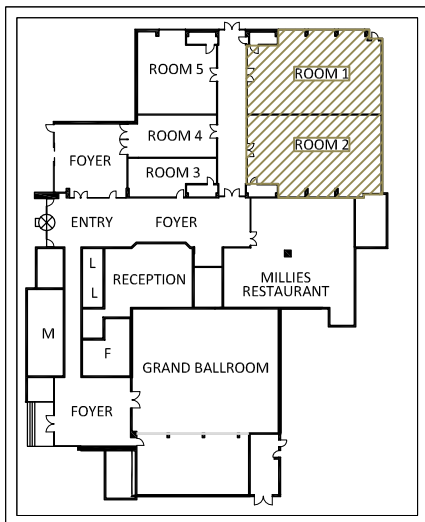

CANBERRA REX HOTEL

COMBINED ROOM 1 & 2

LOCATION PLAN

Area:	318.1 m ²
Ceiling Height:	Approx. 5M