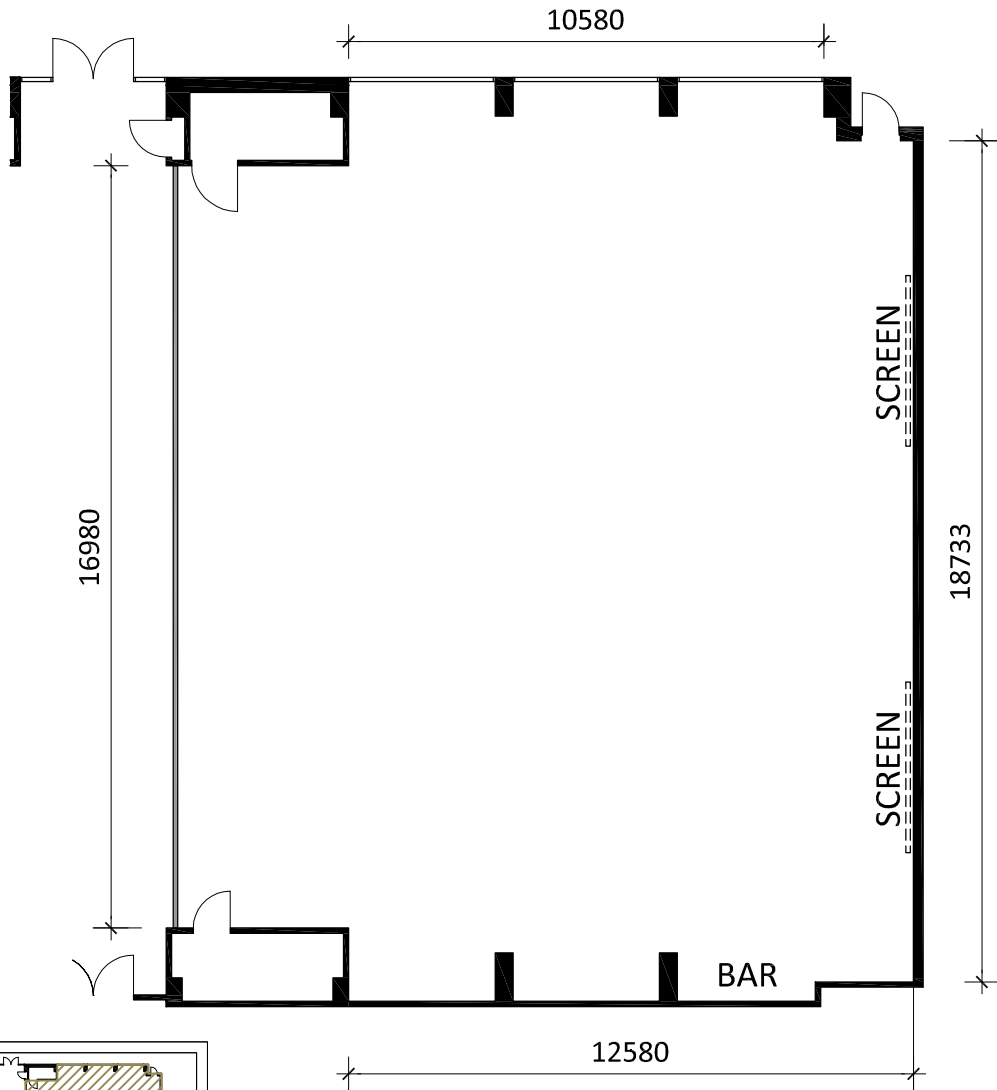

CANBERRA REX HOTEL

COMBINED ROOM 1 & 2

LOCATION PLAN

Area:	318.1 m ²
Ceiling Height:	Approx. 5M