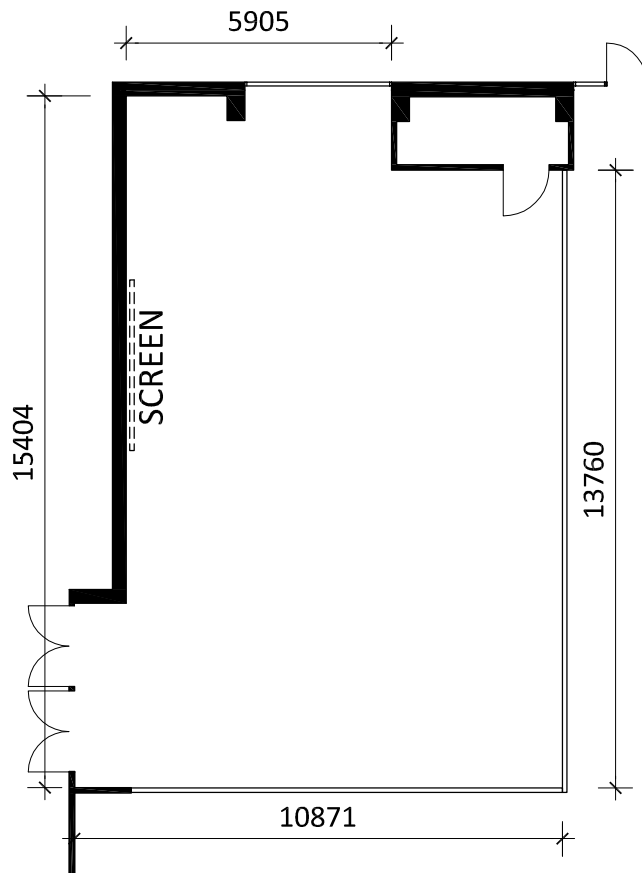

CANBERRA REX HOTEL

COMBINED ROOM 4 & 5

LOCATION PLAN

Area:	148.7 m ²
Ceiling Height:	Approx. 5M