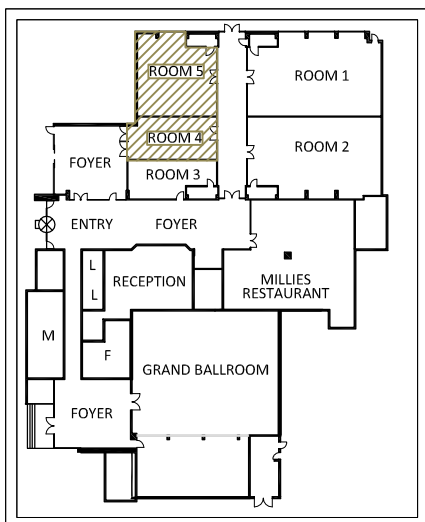

CANBERRA REX HOTEL

COMBINED ROOM 4 & 5

LOCATION PLAN

Area:	148.7 m ²
Ceiling Height:	Approx. 5M