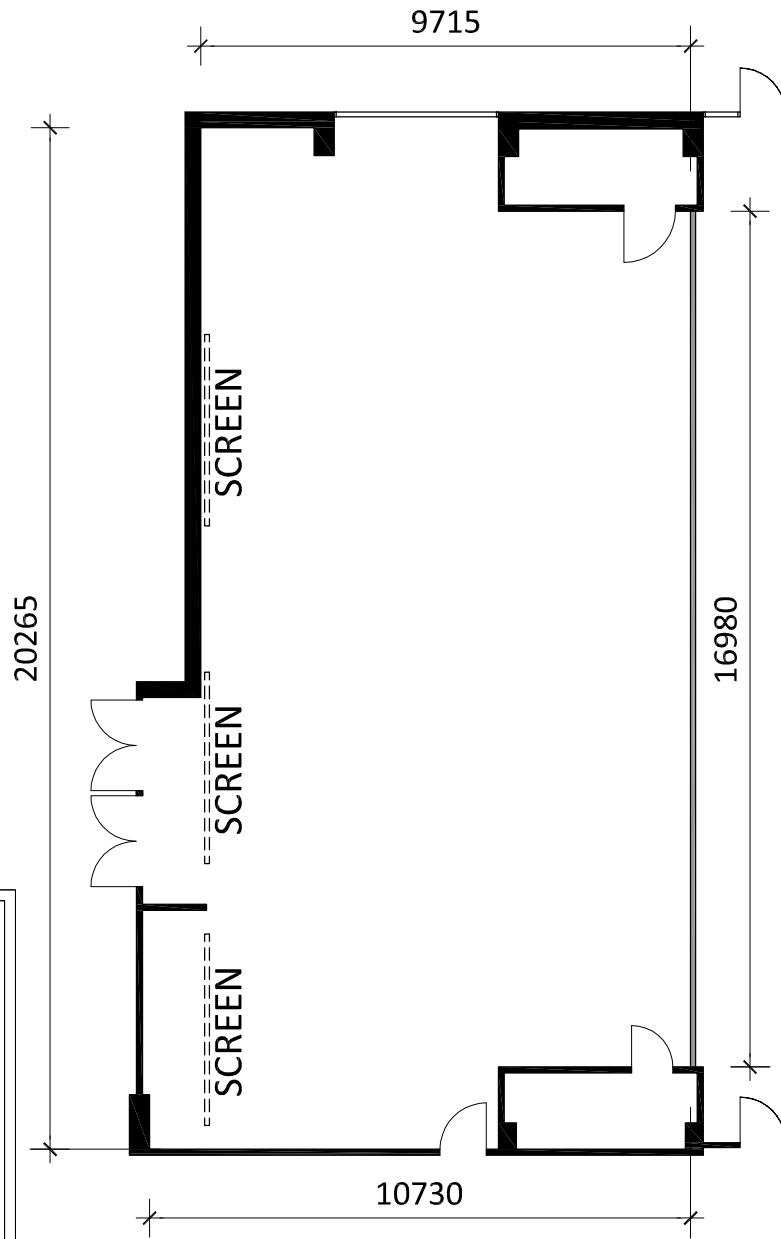

CANBERRA REX HOTEL

REX HOTEL CONFERENCE CENTRE COMBINED ROOM 3,4 AND 5

LOCATION PLAN

Area:	195 m ²
Ceiling Height:	Approx. 5M