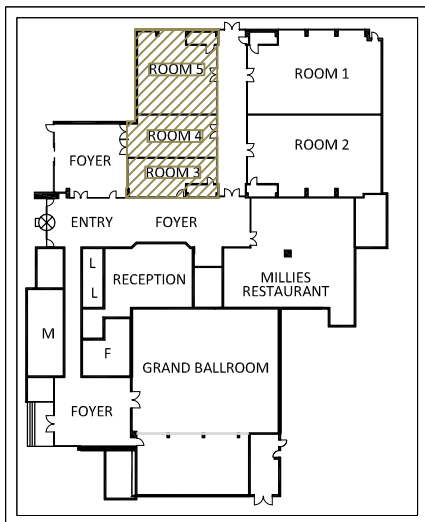

CANBERRA REX HOTEL

REX HOTEL CONFERENCE CENTRE COMBINED ROOM 3,4 AND 5

LOCATION PLAN

Area:	195 m ²
Ceiling Height:	Approx. 5M