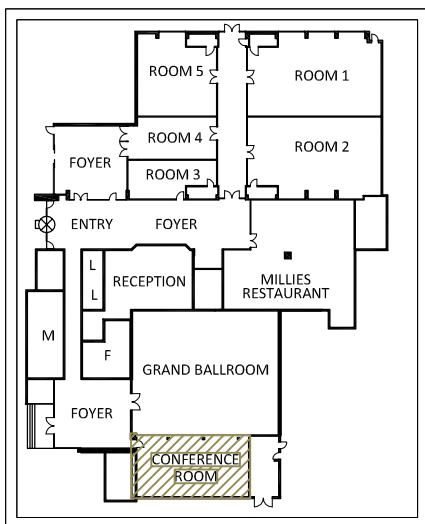

CANBERRA REX HOTEL  
**CONFERENCE ROOM**

LOCATION PLAN

Area:	101.8 m <sup>2</sup>
Ceiling Height:	Approx. 5M