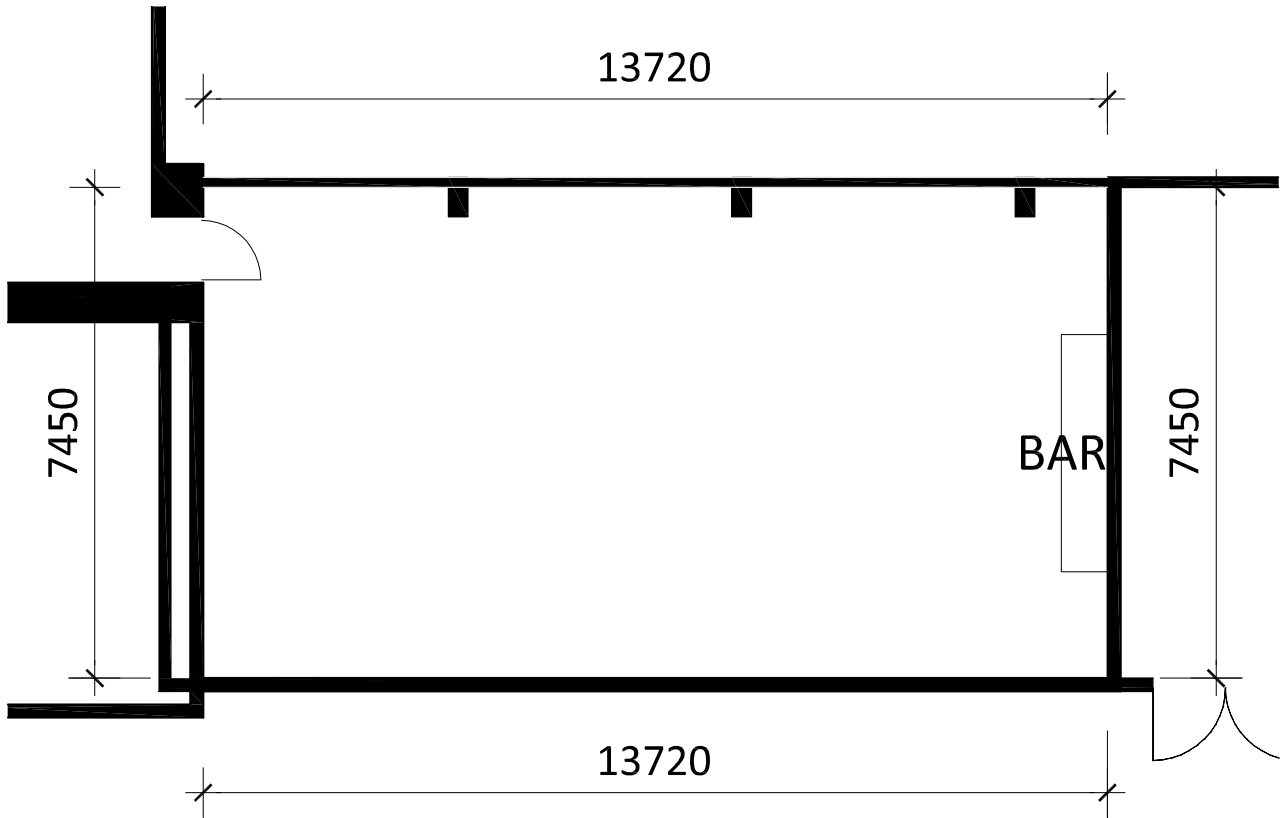

CANBERRA REX HOTEL  
**CONFERENCE ROOM**

LOCATION PLAN

Area:	101.8 m <sup>2</sup>
Ceiling Height:	Approx. 5M