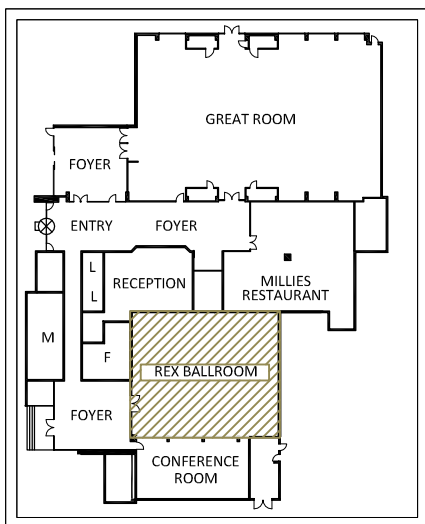

CANBERRA REX HOTEL
REX BALL ROOM

LOCATION PLAN

Area:	276.0 m ²
Ceiling Height:	Approx. 5M