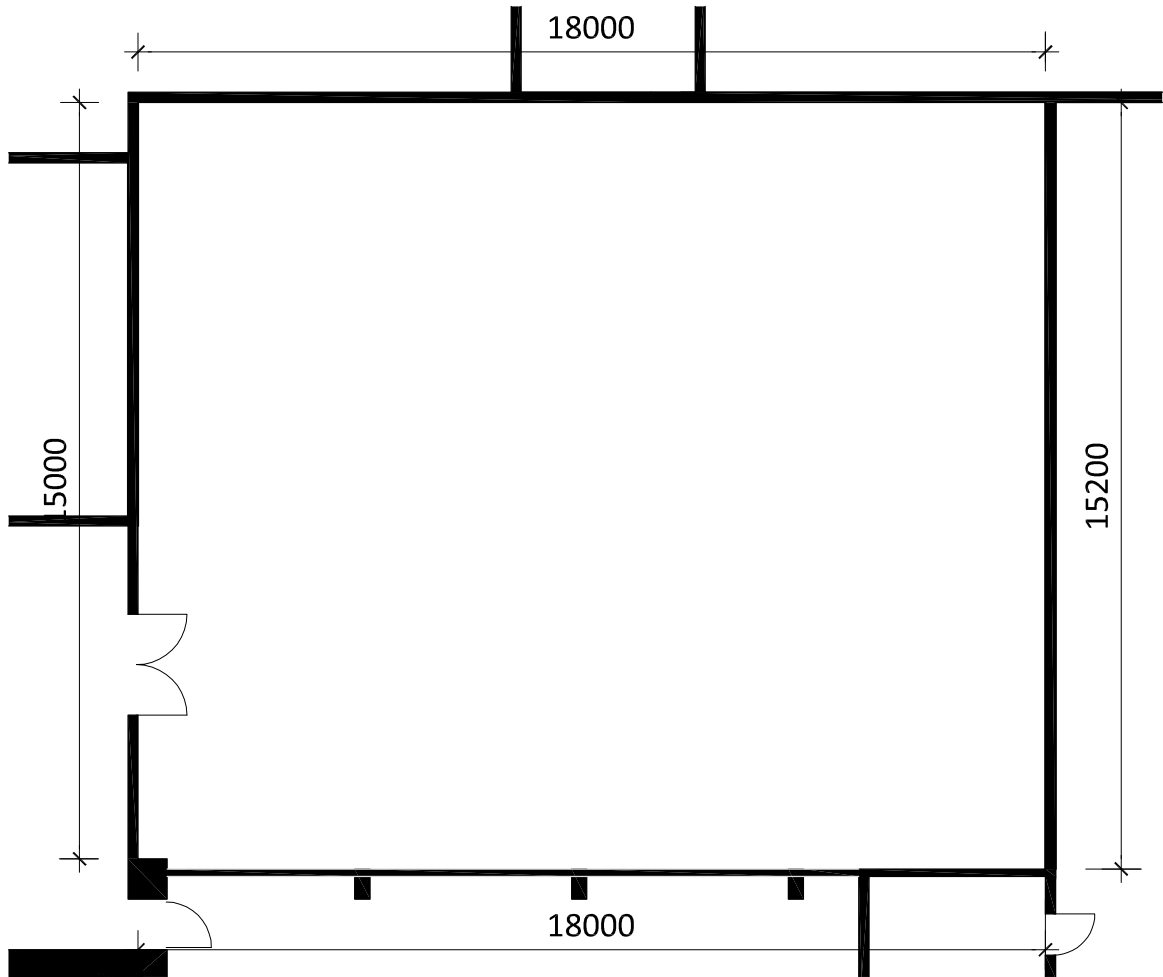

CANBERRA REX HOTEL
REX BALL ROOM

LOCATION PLAN

Area:	276.0 m ²
Ceiling Height:	Approx. 5M